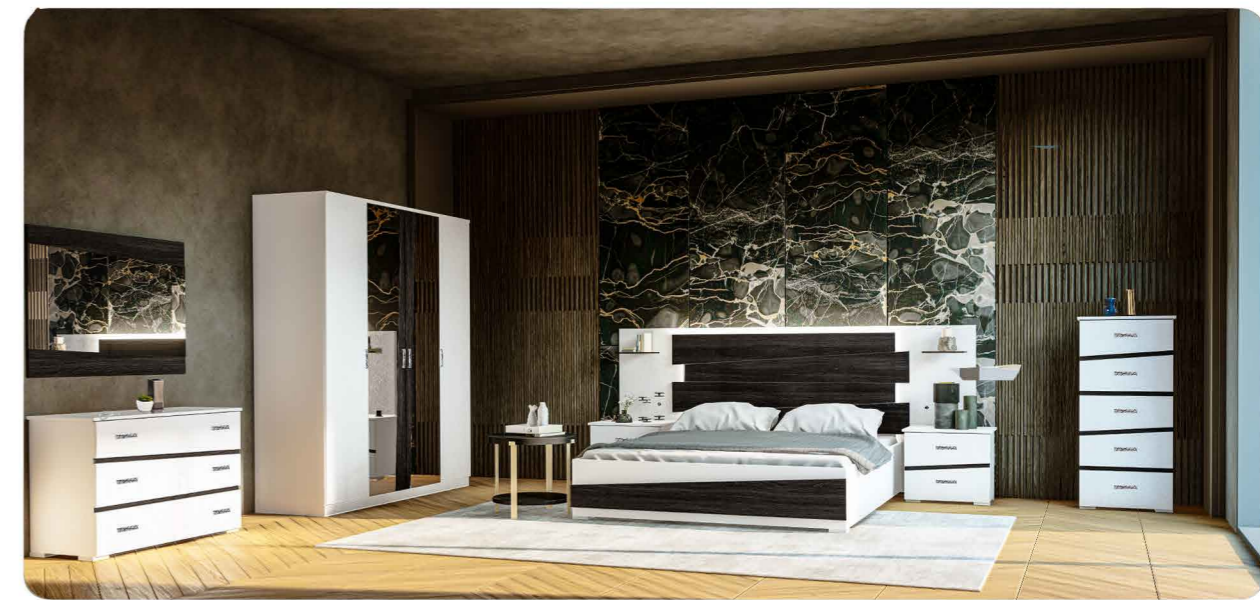

Night table
L. 58 - P. 43 - H. 52 cm
W. 23" - D. 17" - H. 21" inch

Mirror
L. 110 - H. 80 cm
W. 44" - H. 32" inch

To improve technical and construction features of the product, Ben Company srl reserve the rights to make any suitable change without prior notice. Minor color differences between different production run, or from different part fo the furniture are normal of the natural wood veneer or other material used to finish our products.