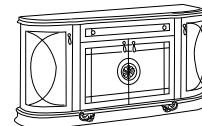

Vetrine 4/doors
L. 163 - P. 45 - H. 217 cm
W. 65" - D. 18" - H. 86" inch

Vetrine 2/doors
L. 102 - P. 45 - H. 213 cm
W. 41" - D. 18" - H. 84" inch

Corner
L. 64 - P. 45 - H. 207 cm
W. 26" - D. 18" - H. 82" inch

Buffet 4/doors
L. 163 - P. 45 - H. 77 cm
W. 65" - D. 18" - H. 31" inch

TV stand
L. 100 - P. 50 - H. 77 cm
W. 40" - D. 20" - H. 31" inch

Table (+ extention)
L. 185 (+45) - P. 105 - H. 75 cm
W. 73" (+17) - D. 42" - H. 30" inch

Round table
Ø 110 (+40) - H. 78 cm
Ø 44" (+16) - H. 31" inch

Coffee table
L. 130 - P. 70 - H. 44 cm
W. 52" - D. 28" - H. 18" inch

Mirror
L. 130 - H. 95 cm
W. 52" - H. 38" inch

To improve technical and construction features of the product, Ben Company srl reserve the rights to make any suitable change without prior notice. Minor color differences between different production run, or from different part fo the furniture are normal of the natural wood veneer or other material used to finish our products.