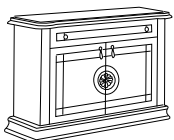

Vetrine 4/doors
L. 163 - P. 45 - H. 217 cm
W. 65" - D. 18" - H. 86" inch

Vetrine 2/doors
L. 102 - P. 45 - H. 213 cm
W. 41" - D. 18" - H. 84" inch

Corner
L. 64 - P. 45 - H. 207 cm
W. 26" - D. 18" - H. 82" inch

Buffet 4/doors
L. 163 - P. 45 - H. 77 cm
W. 65" - D. 18" - H. 31" inch

TV stand
L. 100 - P. 50 - H. 77 cm
W. 40" - D. 20" - H. 31" inch

Table (+ extention)
L. 185 (+45) - P. 105 - H. 75 cm
W. 73" (+17) - D. 42" - H. 30" inch

Round table
Ø 110 (+40) - H. 78 cm
Ø 44" (+16) - H. 31" inch

Coffee table
L. 130 - P. 70 - H. 44 cm
W. 52" - D. 28" - H. 18" inch

Mirror
L. 130 - H. 95 cm
W. 52" - H. 38" inch

To improve technical and construction features of the product, Ben Company srl reserve the rights to make any suitable change without prior notice. Minor color differences between different production run, or from different part fo the furniture are normal of the natural wood veneer or other material used to finish our products.